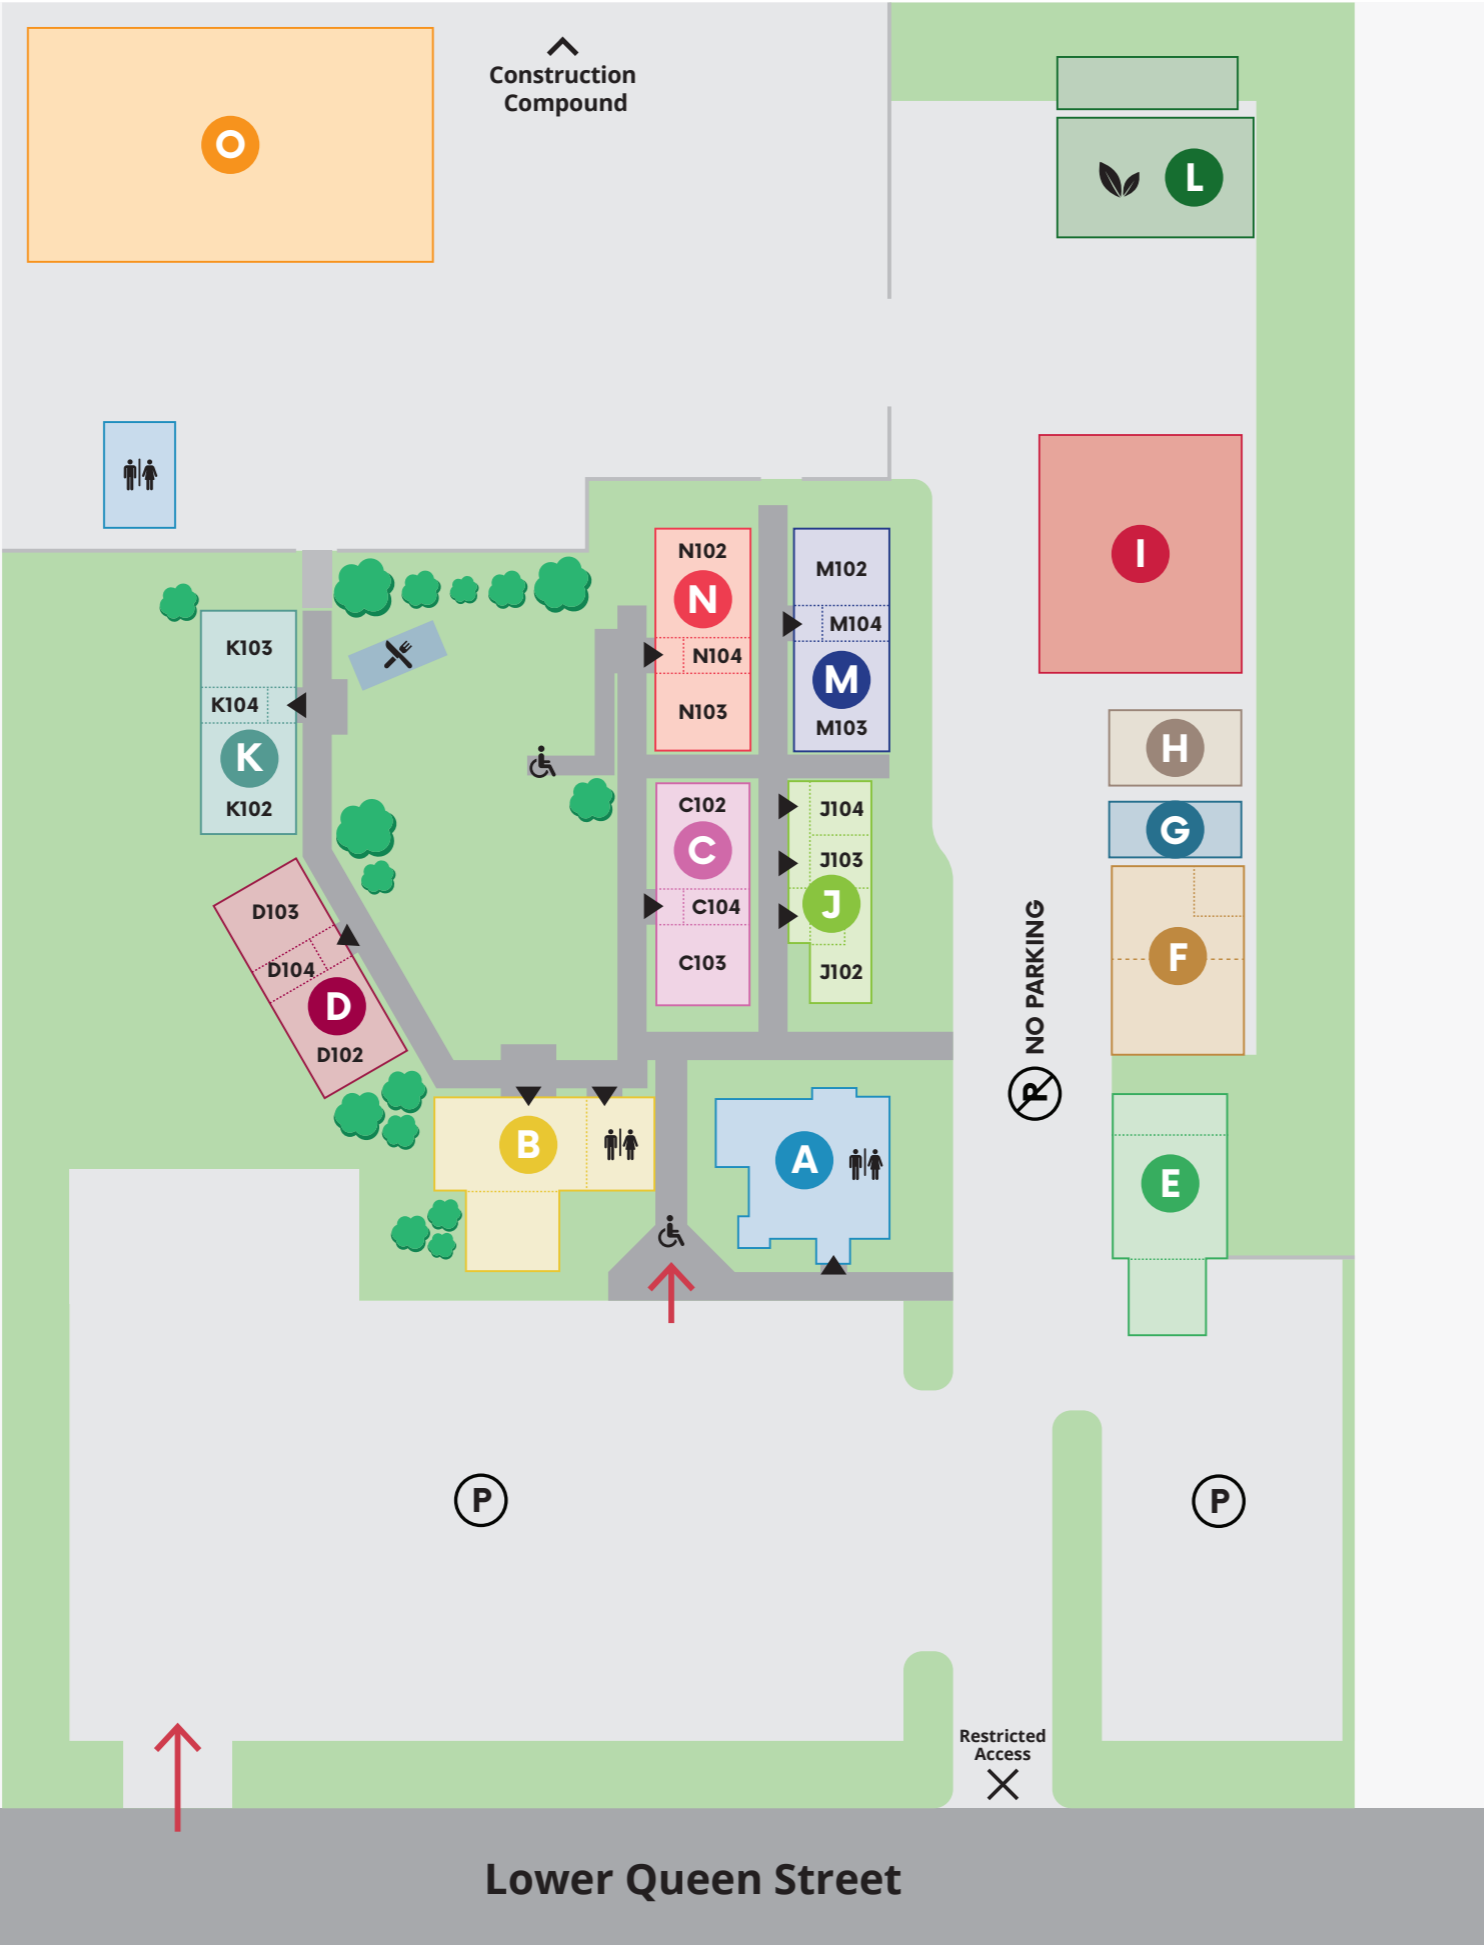

Richmond Campus

- A block** All Enquiries
 - B block** Student Centre
 - C block** C102-C104 Rooms C102, C103, C104
 - D block** D102-D104 Rooms D102, D103, D104
 - E block** Trainee Ranger Shed
 - F block** Firefighting Shed
 - G block** Water Tanks
 - H block** Training Store
 - I block** Practical Firefighting
 - J block** J102-J104 Rooms J102, J103, J104
 - K block** K102-K104 Technician Storeroom/Office
 - L block** Horticulture
 - M block** M102-M104 Rooms M102, M103, M104
 - N block** N102-N104 Rooms N102, N103, N104
 - O block** Construction Barn
- Map key**
- Plant Nursery
 - Toilets
 - Mobility Access
 - Food
 - Parking
 - No Parking
 - Building Entrances
 - Main Entrance